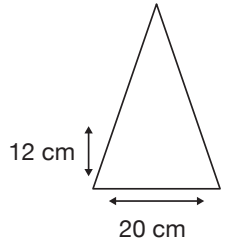

Weight:  
430 grams.

Length Closed:  
32 cm folded.

Length Tip To Tip:  
98 cm coverage.

## Logo Size

Recommended print areas are based on normal print location which is 5cm from the hemline & centred on the panel.

A slightly larger print area may be possible depending on the artwork. Please send an image of what is proposed to [sales@cliftonaustralia.com](mailto:sales@cliftonaustralia.com) & we can advise accordingly.