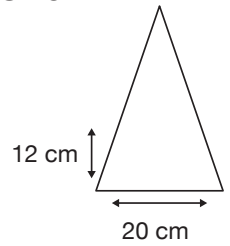

Weight:
295 grams.

Length Closed:
26 cm folded.

Length Tip To Tip:
99 cm coverage.

Logo Size

Recommended print areas are based on normal print location which is 5cm from the hemline & centred on the panel.