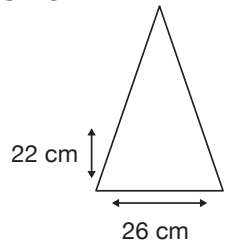

Weight:
475 grams.

Length Closed:
94 cm folded.

Length Tip To Tip:
129 cm coverage.

Logo Size

Recommended print areas are based on normal print location which is 5cm from the hemline & centred on the panel.