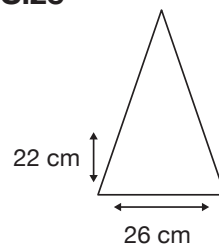

- ✓ **Black**
- ✓ **Polyester Fabric Canopy**
- ✓ **Manual Opening Frame**
- ✓ **Metal Shaft**
- ✓ **8 Double Metal Ribs**
- ✓ **Straight Wooden Handle**
- ✓ **Gun Metal Tips & Tip Cup**

Weight:
485 grams.

Length Closed:
100 cm folded.

Length Tip To Tip:
130 cm coverage.

Logo Size

Recommended print areas are based on normal print location which is 5cm from the hemline & centred on the panel.

A slightly larger print area may be possible depending on the artwork. Please send an image of what is proposed to sales@cliftonaustralia.com & we can advise accordingly.