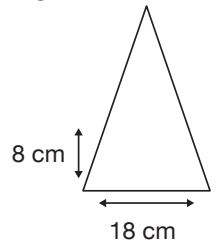

Weight: 140 grams.

Length Closed: 16.5cm folded.

Length Tip To Tip: 90 cm coverage.

### Logo Size

Recommended print areas are based on normal print location which is 5cm from the hemline & centred on the panel.

A slightly larger print area may be possible depending on the artwork. Please send an image of what is proposed to [sales@cliftonaustralia.com](mailto:sales@cliftonaustralia.com) & we can advise accordingly.

Just 16.5cm folded length!