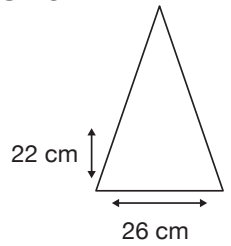

- ✓ Aqua/White
- ✓ Polyester Fabric Canopy
- ✓ Manual Opening
- ✓ Metal Shaft
- ✓ 8 Double Metal Ribs
- ✓ Straight Wooden Handle
- ✓ Gun Metal Tips & Tip Cup

Weight:
485 grams.

Length Closed:
100 cm folded.

Length Tip To Tip:
130 cm coverage.

Logo Size

Recommended print areas are based on normal print location which is 5cm from the hemline & centred on the panel.

A slightly larger print area may be possible depending on the artwork. Please send an image of what is proposed to sales@cliftonaustralia.com & we can advise accordingly.