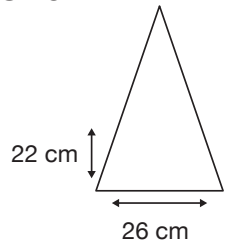

- ✓ Aqua
- ✓ Polyester Fabric Canopy
- ✓ Manual Opening
- ✓ Metal Shaft
- ✓ 8 Double Metal Ribs
- ✓ Straight Wooden Handle
- ✓ Gun Metal Tips & Tip Cup

Weight:
485 grams.

Length Closed:
100 cm folded.

Length Tip To Tip:
130 cm coverage.

Logo Size

Recommended print areas are based on normal print location which is 5cm from the hemline & centred on the panel.

A slightly larger print area may be possible depending on the artwork. Please send an image of what is proposed to sales@cliftonaustralia.com & we can advise accordingly.