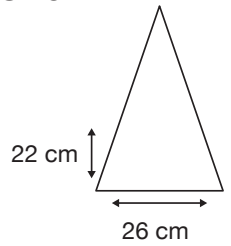

- ✓ Emerald Green & Red
- ✓ Polyester Fabric Canopy
- ✓ Manual Opening
- ✓ Metal Shaft
- ✓ 8 Double Metal Ribs
- ✓ Straight Wooden Handle
- ✓ Gun Metal Tips & Tip Cup

Weight:
485 grams.

Length Closed:
100 cm folded.

Length Tip To Tip:
130 cm coverage.

Logo Size

Recommended print areas are based on normal print location which is 5cm from the hemline & centred on the panel.

A slightly larger print area may be possible depending on the artwork. Please send an image of what is proposed to sales@cliftonaustralia.com & we can advise accordingly.