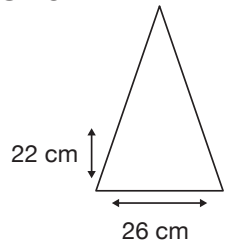

- ✓ Emerald Green & Yellow
- ✓ Polyester Fabric Canopy
- ✓ Manual Opening
- ✓ Metal Shaft
- ✓ 8 Double Metal Ribs
- ✓ Straight Wooden Handle
- ✓ Gun Metal Tips & Tip Cup

Weight:
485 grams.

Length Closed:
100 cm folded.

Length Tip To Tip:
130 cm coverage.

Logo Size

Recommended print areas are based on normal print location which is 5cm from the hemline & centred on the panel.

A slightly larger print area may be possible depending on the artwork. Please send an image of what is proposed to sales@cliftonaustralia.com & we can advise accordingly.