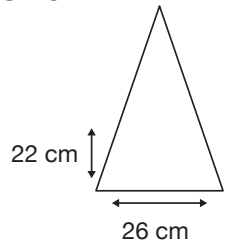

- ✓ Grey & White
- ✓ Polyester Fabric Canopy
- ✓ Manual Opening
- ✓ Metal Shaft
- ✓ 8 Fibreglass Ribs
- ✓ Straight Wooden Handle
- ✓ Gun Metal Tips & Tip Cup

Weight:
485 grams.

Length Closed:
100 cm folded.

Length Tip To Tip:
130 cm coverage.

Logo Size

Recommended print areas are based on normal print location which is 5cm from the hemline & centred on the panel.

A slightly larger print area may be possible depending on the artwork. Please send an image of what is proposed to sales@cliftonaustralia.com & we can advise accordingly.