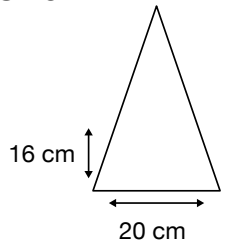

Weight:
750 grams.

Length Closed:
100 cm folded.

Length Tip To Tip:
132 cm coverage.

Logo Size

Recommended print areas are based on normal print location which is 5cm from the hemline & centred on the panel.