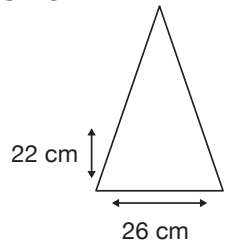

- ✓ Charcoal Grey
- ✓ Polyester Fabric Canopy
- ✓ Auto Open Golf Frame
- ✓ Wind Resistant
- ✓ Metal Shaft
- ✓ 8 Fibreglass Ribs
- ✓ Matt Finished Resin Tips
- ✓ Rubber Grip Handle

Weight:
615 grams.

Length Closed:
96 cm folded.

Length Tip To Tip:
132 cm coverage.

Logo Size

Recommended print areas are based on normal print location which is 5cm from the hemline & centred on the panel.

A slightly larger print area may be possible depending on the artwork. Please send an image of what is proposed to sales@cliftonaustralia.com & we can advise accordingly.