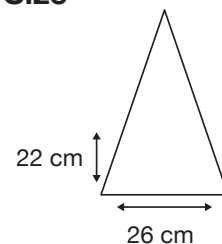

- ✓ Dark Navy & White
- ✓ Polyester Fabric Canopy
- ✓ Manual Opening
- ✓ Metal Shaft
- ✓ 8 Double Metal Ribs
- ✓ Straight Wooden Handle
- ✓ Gun Metal Tips & Tip Cup

Weight:
485 grams.

Length Closed:
100 cm folded.

Length Tip To Tip:
130 cm coverage.

Logo Size

Recommended print areas are based on normal print location which is 5cm from the hemline & centred on the panel.

A slightly larger print area may be possible depending on the artwork. Please send an image of what is proposed to sales@cliftonaustralia.com & we can advise accordingly.