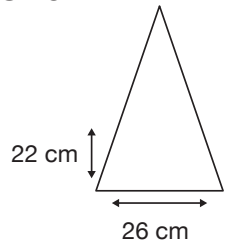

- ✓ Navy
- ✓ UPF50+ Pongee Fabric Canopy
- ✓ Windproof Albatross Golf Frame
- ✓ Classic Wood Handle
- ✓ Fibreglass Shaft
- ✓ 8 Fully Flexible Fibreglass Ribs
- ✓ Lightning Resistant
- ✓ Resin Tip Cup

Weight:
555 grams.

Length Closed:
105 cm folded.

Length Tip To Tip:
132 cm coverage.

Logo Size

Recommended print areas are based on normal print location which is 5cm from the hemline & centred on the panel.

A slightly larger print area may be possible depending on the artwork. Please send an image of what is proposed to sales@cliftonaustralia.com & we can advise accordingly.