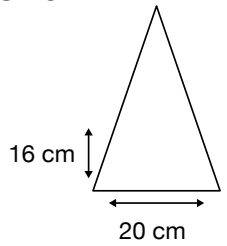

Weight:  
750 grams.

Length Closed:  
100 cm folded.

Length Tip To Tip:  
132 cm coverage.

## Logo Size

Recommended print areas are based on normal print location which is 5cm from the hemline & centred on the panel.

A slightly larger print area may be possible depending on the artwork. Please send an image of what is proposed to [sales@cliftonaustralia.com](mailto:sales@cliftonaustralia.com) & we can advise accordingly.