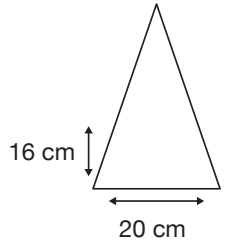

Weight:
440 grams.

Length Closed:
93 cm folded.

Length Tip To Tip:
122 cm coverage.

Logo Size

Recommended print areas are based on normal print location which is 5cm from the hemline & centred on the panel.