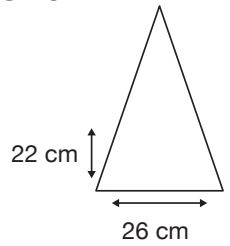

Weight:
475 grams.

Length Closed:
94 cm folded.

Length Tip To Tip:
129 cm coverage.

Logo Size

Recommended print areas are based on normal print location which is 5cm from the hemline & centred on the panel.