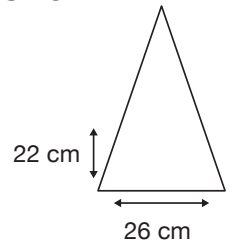

Weight:
615 grams.

Length Closed:
96 cm folded.

Length Tip To Tip:
132 cm coverage.

Logo Size

Recommended print areas are based on normal print location which is 5cm from the hemline & centred on the panel.