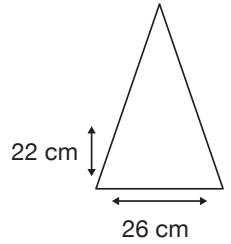

Weight:
590 grams.

Length Closed:
96 cm folded.

Length Tip To Tip:
132 cm coverage.

Logo Size

Recommended print areas are based on normal print location which is 5cm from the hemline & centred on the panel.