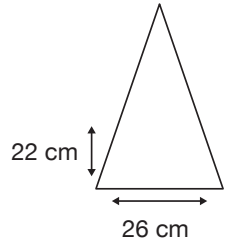

Weight:
550 grams.

Length Closed:
99 cm folded.

Length Tip To Tip:
127 cm coverage.

Logo Size

Recommended print areas are based on normal print location which is 5cm from the hemline & centred on the panel.