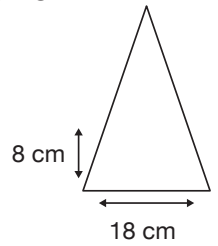

Weight: 140 grams.

Length Closed: 16.5cm folded.

Length Tip To Tip: 90 cm coverage.

Logo Size

Recommended print areas are based on normal print location which is 5cm from the hemline & centred on the panel.