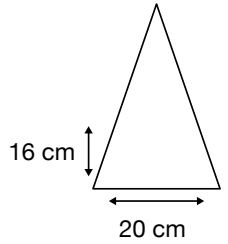

Weight:
750 grams.

Length Closed:
100 cm folded.

Length Tip To Tip:
132 cm coverage.

Logo Size

Recommended print areas are based on normal print location which is 5cm from the hemline & centred on the panel.