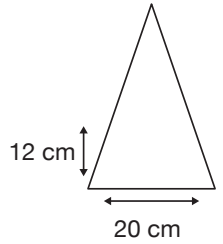

Weight:
370 grams.

Length Closed:
28 cm folded.

Length Tip To Tip:
99 cm coverage.

Logo Size

Recommended print areas are based on normal print location which is 5cm from the hemline & centred on the panel.