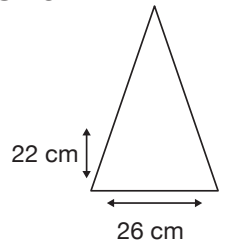

Length Closed:
104 cm folded.

Length Tip To Tip:
129 cm coverage.

Logo Size

Recommended print areas are based on normal print location which is 5cm from the hemline & centred on the panel.

A slightly larger print area may be possible depending on the artwork. Please send an image of what is proposed to sales@cliftonaustralia.com & we can advise accordingly.