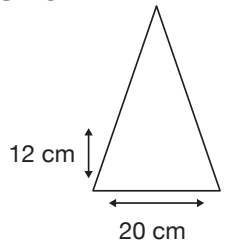

Weight:
270 grams.

Length Closed:
25 cm folded.

Length Tip To Tip:
99 cm coverage.

Logo Size

Recommended print areas are based on normal print location which is 5cm from the hemline & centred on the panel.