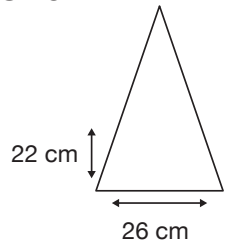

- ✓ Red
- ✓ Polyester Fabric Canopy
- ✓ Manual Opening
- ✓ Metal Shaft
- ✓ 8 Double Metal Ribs
- ✓ Straight Wooden Handle
- ✓ Gun Metal Tips & Tip Cup

Weight:
485 grams.

Length Closed:
100 cm folded.

Length Tip To Tip:
130 cm coverage.

Logo Size

Recommended print areas are based on normal print location which is 5cm from the hemline & centred on the panel.

A slightly larger print area may be possible depending on the artwork. Please send an image of what is proposed to sales@cliftonaustralia.com & we can advise accordingly.