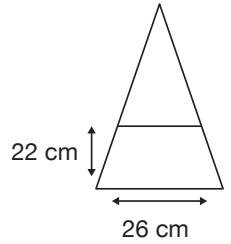

Weight:
600 grams.

Length Closed:
100 cm folded.

Length Tip To Tip:
130 cm coverage.

Logo Size

Recommended print areas are based on normal print location which is 5cm from the hemline & centred on the panel.